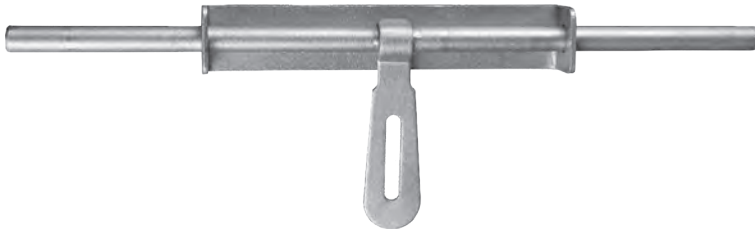

500

S: 37 cm
W: 0.780 kg

300

S: 6 cm
W: 0.140 kg

299

S: 6 cm
W: 0.270 kg