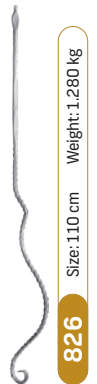

826

Size: 110 cm

Weight: 1.280 kg