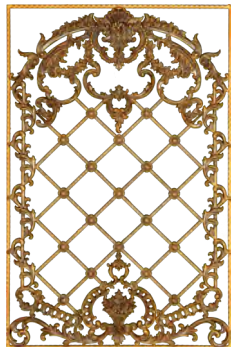

SAMEN FERFORGRE

Hashtomin Noor Metal Industries, The First Door & Forged Pieces
Producer in Middle East and Premier Exporter in Iran

Accessories Catalog 2021

کاتالوگ قطعات ۲۰۲۱

1417

Size: 80x122.5 cm

Weight: 22.500 kg