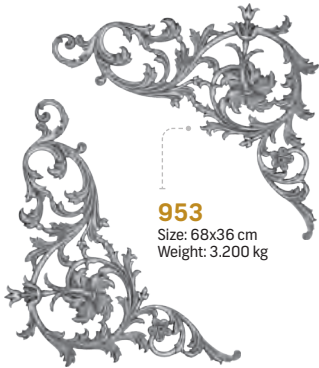

Size: 12x24.5 cm

Weight: 0.630 kg

**159**

Size: 18x12 cm

Weight: 0.390 kg

**162**

Size: 12x25 cm

Weight: 0.510 kg

Size: 14x14 cm

Weight: 0.340 kg

**629**

Size: 22x22 cm

Weight: 0.620 kg

**321**

Size: 15x15 cm

Weight: 0.430 kg

**660**

Size: 14x14 cm

Weight: 0.360 kg

**953**

Size: 68x36 cm  
Weight: 3.200 kg

**954**

Size: 68x36 cm  
Weight: 3.200 kg

**119**

Size: 24 cm

Weight: 1.100 kg

**655**

Size: 23x23 cm

Weight: 1.950 kg

**1786**

Size: 13X12.5 cm

Weight: 0.345 kg