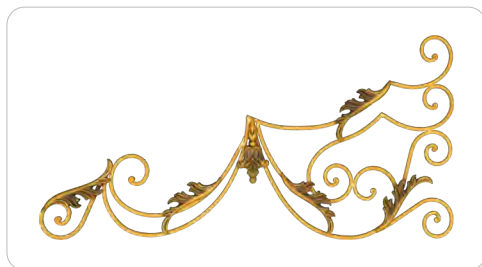

1182 Size: 130X57 cm Weight: 6.280 kg