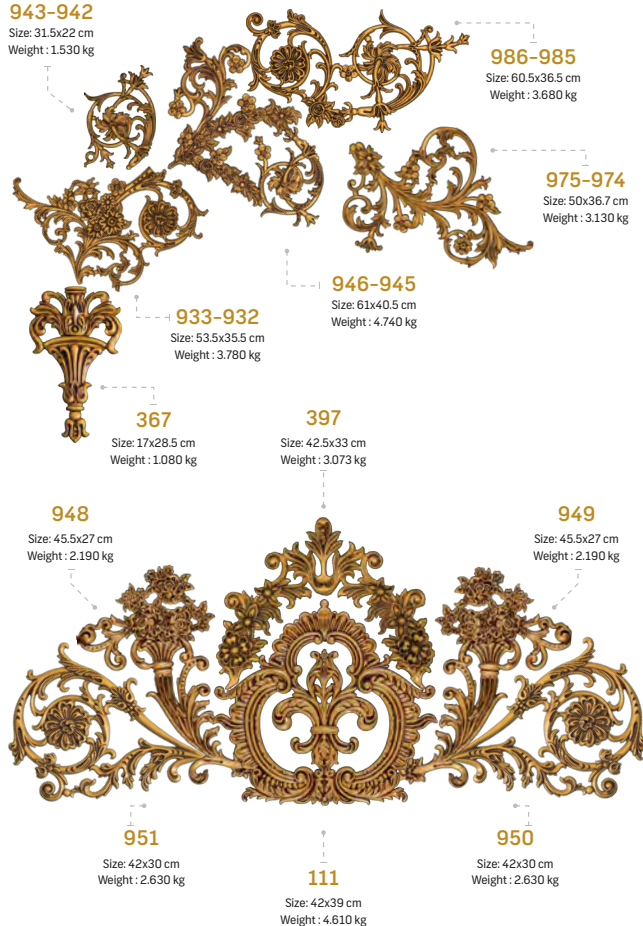

ثامن فرفورژه

Accessories Catalog 2021

کاتالوگ قطعات ۲۰۲۱

منايع فلزي هشتمين نور، اولين سازنده درب، قطعات فرفورژه در خاورميانه و صادرکننده نمونه در ايران