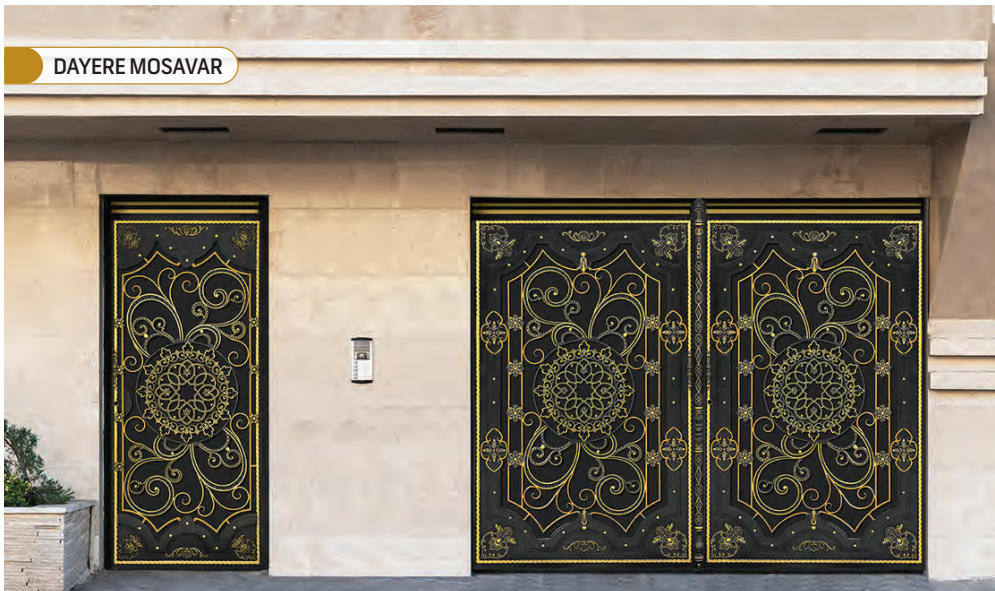

1953 Size: 84x166.5 cm Weight: 21.300 kg

DAYERE MOSAVAR