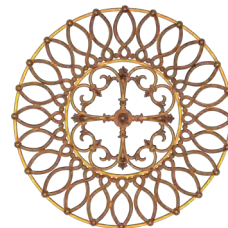

1937

Size: 80X80 cm

Weight: 11.300 kg