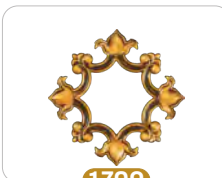

**1803** Size: 80x32 cm Weight: 8.700 kg

**1801** Size: 80x26.5 cm Weight: 4.860 kg

**1802** Size: 80x29 cm Weight: 5.100 kg

**1804** Size: 32x80 cm Weight: 8.300 kg

**1708**  
 S:21 cm W:0.780 kg

**1709**  
 S:19.5 cm W:0.610 kg