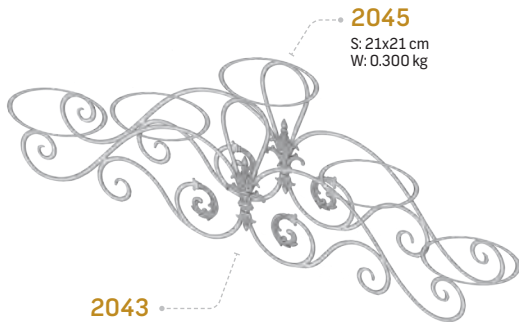

2043
S: 112x38 cm
W: 3.020 kg

2045
S: 21x21 cm
W: 0.300 kg