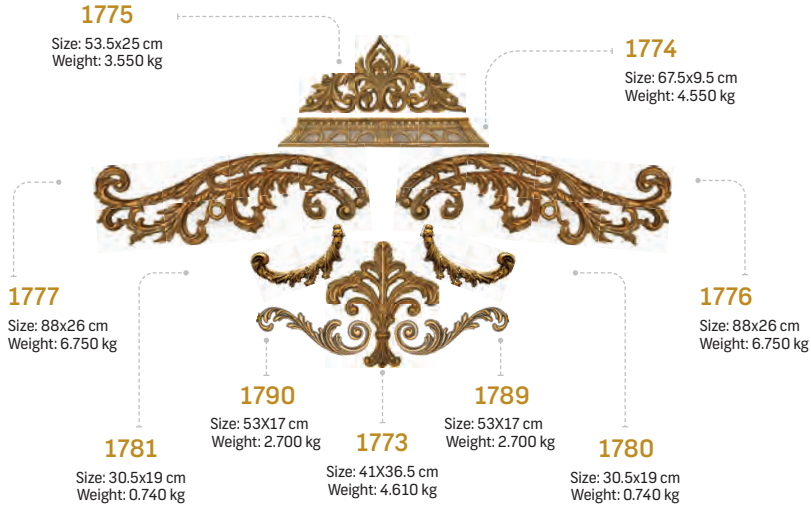

ثامن فرفورژه

Accessories Catalog 2021

کاتالوگ قطعات ۲۰۲۱

منايع فلزی هشتمین نور، اولین سازنده درب، قطعات فرفورژه در خاورمیانه و صادرکننده نمونه در ایران

1775

Size: 53.5x25 cm
Weight: 3.550 kg

1774

Size: 67.5x9.5 cm
Weight: 4.550 kg

1777

Size: 88x26 cm
Weight: 6.750 kg

1776

Size: 88x26 cm
Weight: 6.750 kg

1790

Size: 53x17 cm
Weight: 2.700 kg

1789

Size: 53x17 cm
Weight: 2.700 kg

1781

Size: 30.5x19 cm
Weight: 0.740 kg

1773

Size: 41x36.5 cm
Weight: 4.610 kg

1780

Size: 30.5x19 cm
Weight: 0.740 kg

1790

Size: 17x53 cm

Weight: 2.700 kg

1789

Size: 17x53 cm

Weight: 2.700 kg