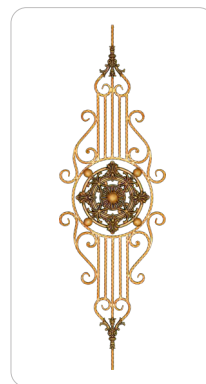

W: 3.390 kg

W: 3.430 kg

1265

Size: 80x30 cm

Weight: 4.250 kg

1266

Size: 105x30 cm

Weight: 5.940 kg