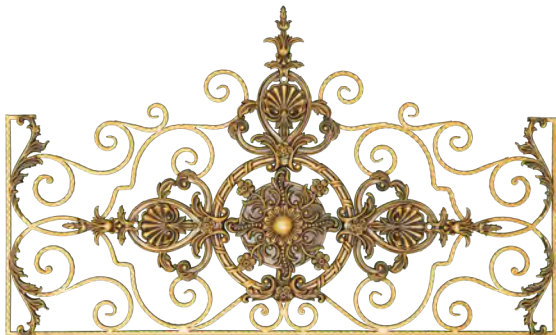

ثامن فرفورژه

منايع فلزي هشتمين نور، اولين سازنده درب، قطعات فرفورژه در خاورميانه و صادرکننده نمونه در ايران

1244 Size: 150x90 cm Weight: 25.400 kg