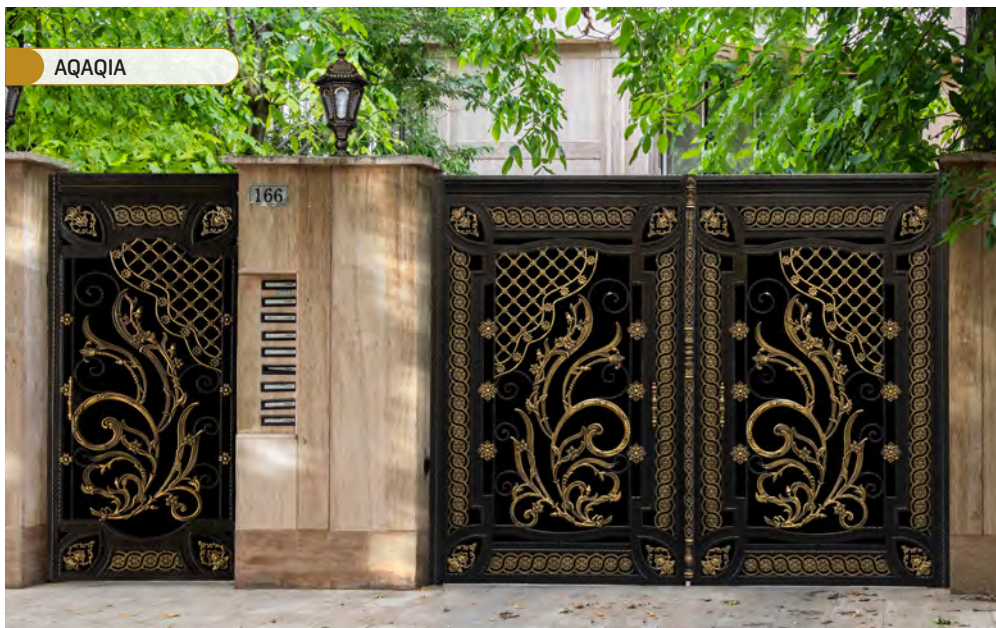

ثامن فرفورژه

منايع فلزي هشتمين نور، اولين سازنده درب، قطعات فرفورژه در خاورميانه و صادرکننده نمونه در ايران

AQAQIA