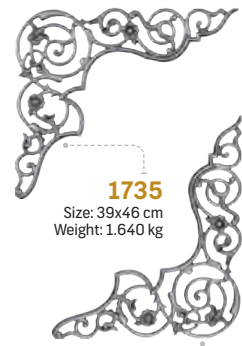

**660**

Size: 14x14 cm

Weight: 0.360 kg

**953**

Size: 68x36 cm  
Weight: 3.200 kg

**954**

Size: 68x36 cm  
Weight: 3.200 kg

**119**

Size: 22x22 cm

Weight: 0.610 kg

**120**

Size: 14x14 cm

Weight: 0.290 kg

**1735**

Size: 39x46 cm  
Weight: 1.640 kg

**1736**

Size: 39x46 cm  
Weight: 1.640 kg

Size: 24 cm

Weight: 1.100 kg

**655**

Size: 23x23 cm

Weight: 1.950 kg

**1786**

Size: 13X12.5 cm

Weight: 0.345 kg