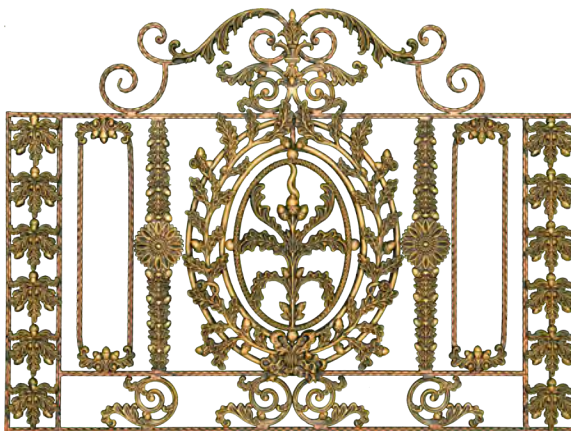

# SAMEN FERFORGRE

Hashtomin Noor Metal Industries, The First Door & Forged Pieces  
Producer in Middle East and Premier Exporter in Iran

Accessories Catalog 2021

کاتالوگ قطعات ۲۰۲۱

1617

Size: 75x10 cm

Weight: 1.350 kg