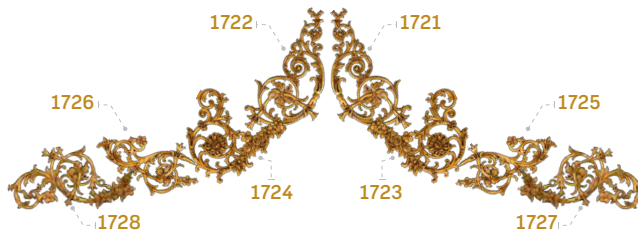

# SAMEN FERFORGRE

Hashtomin Noor Metal Industries, The First Door & Forged Pieces  
Producer in Middle East and Premier Exporter in Iran

Accessories Catalog 2021

کاتالوگ قطعات ۲۰۲۱

**1722**

Size: 63x32.7 cm